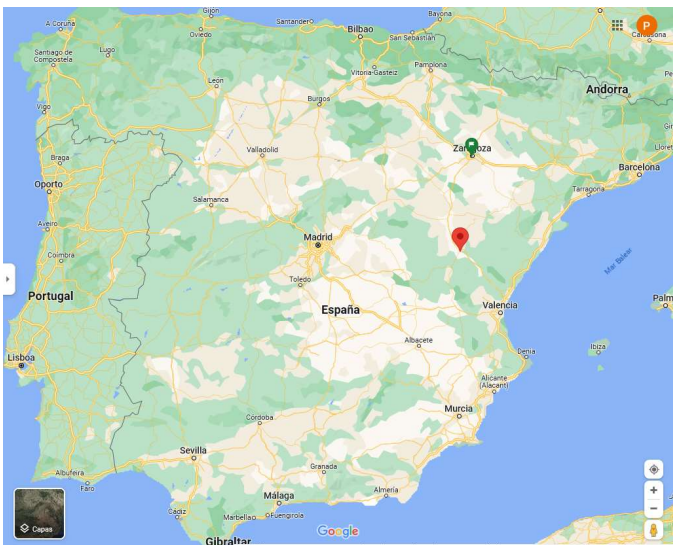

ACADEMIC CALENDAR AT THE UNIVERSITY OF ZARAGOZA

You can find all the information in the following link: <https://academico.unizar.es/calendario-academico/calendario>

First semester modules/lessons	4th September 2023 – 18th December 2023
Second semester modules/lessons	22nd January 2024 – 10th May 2024
First semester exams	19th – 21st December 2023 AND 8th – 20th January 2024
Second semester exams and yearly modules	13th May 2024 – 1st June 2024
Resit call for failed 1 st Semester and 2nd Semester modules	17th June 2024 – 3rd July 2024
Christmas holidays	23rd December 2023 – 7th January 2024
Easter holidays	28th March 2024 – 7th April 2024
Summer holidays	15th July 2024 – 31st August 2024
Local and national bank holidays	12th –13th October 2023; 1st November 2023; 6th-8th December 2023; 16 th February 2024; 18 th March 2024; 27 th March 2024; 23 rd April 2024; 1 st May 2024

DO WE OFFER ANY SPANISH COURSES?

There´s a nearby adult school offering Spanish-language courses to non-Spanish-speaking students

CPEPA ISABEL DE SEGURA (<https://goo.gl/maps/LExs2WLq4q73rN9P7>)

OUR CITY: TERUEL

How to get to Teruel?

<https://www.turismodearagon.com/en/ficha/teruel/>

<https://www.spain.info/en/destination/teruel/>

<https://www.sienteteruel.es>